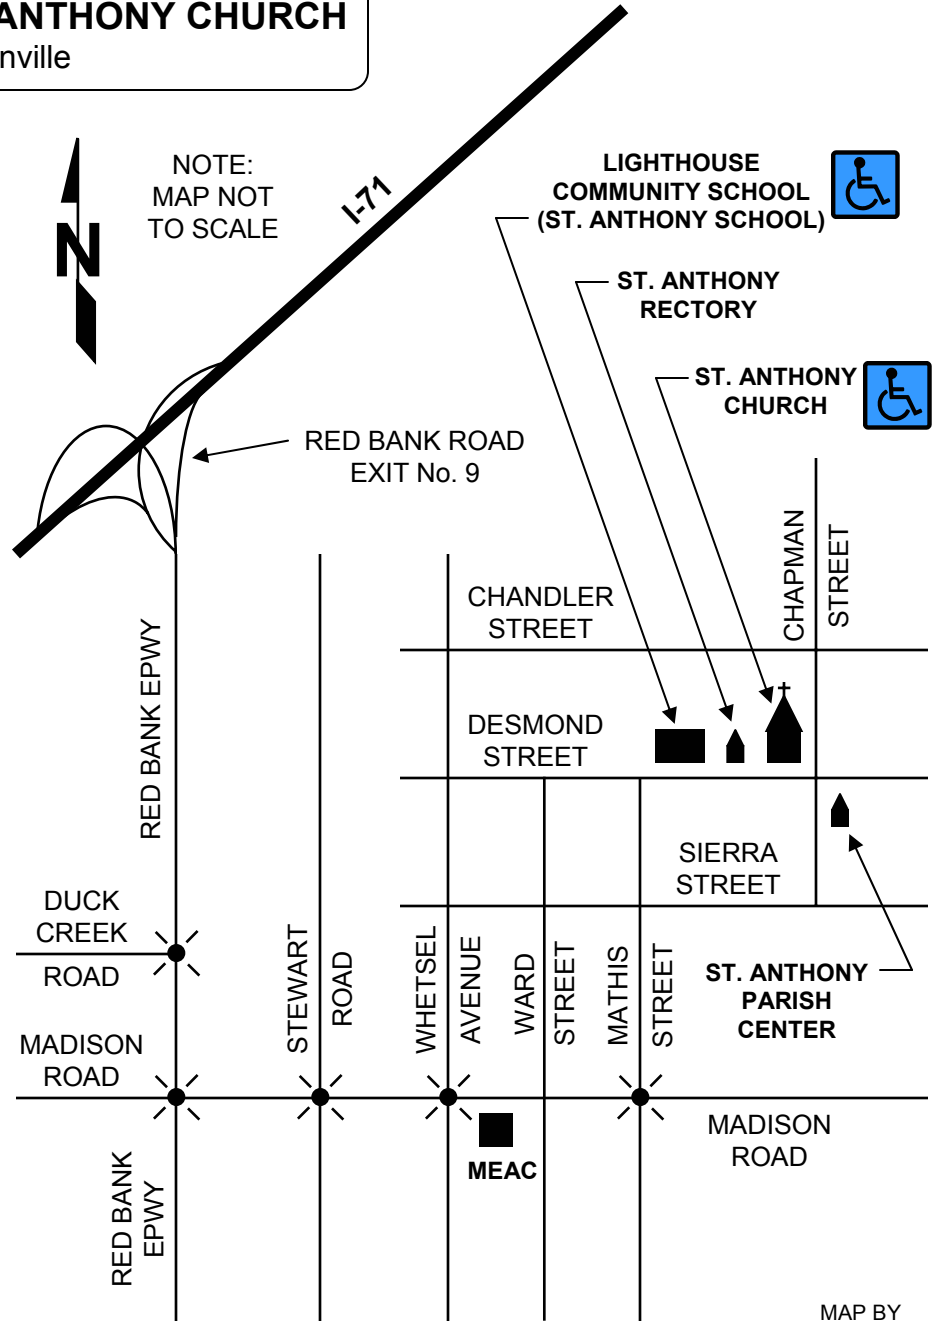

DIRECTIONS TO ST. ANTHONY CHURCH

Madisonville

NOTE:
MAP NOT
TO SCALE

SEE
ENLARGED
DETAIL
AT RIGHT

NOTE:
MAP NOT
TO SCALE

DIRECTIONS TO ST. ANTHONY

- Exit I-71 from northbound or southbound at the Red Bank Road Exit No. 9.
- At the bottom of the long downhill exit ramp, go through the first light and at the second light turn left onto Madison Road.
- Go to the third light at Mathis Avenue and turn left.
- Proceed two blocks until the street deadends into Desmond Street.
- At Desmond turn right and the church is a block ahead on the left at the corner of Desmond and Chapman Street.