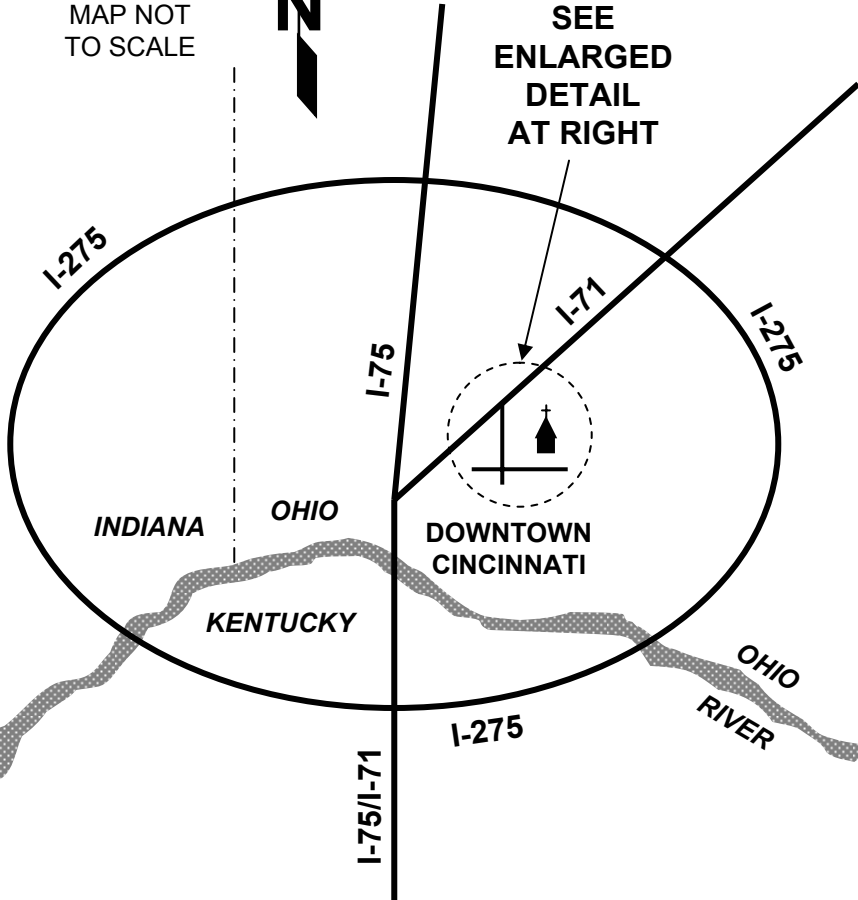

DIRECTIONS TO ST. ANTHONY CHURCH

Madisonville

NOTE:
MAP NOT
TO SCALE

SEE
ENLARGED
DETAIL
AT RIGHT

NOTE:
MAP NOT
TO SCALE

DIRECTIONS TO ST. ANTHONY

- Exit I-71 from northbound or southbound at the Red Bank Road Exit No. 9.
- At the bottom of the long downhill exit ramp, go through the first light and at the second light turn left onto Madison Road.
- Go to the third light at Mathis Avenue and turn left.
- Proceed two blocks until the street deadends into Desmond Street.
- At Desmond turn right and the church is a block ahead on the left at the corner of Desmond and Chapman Street.